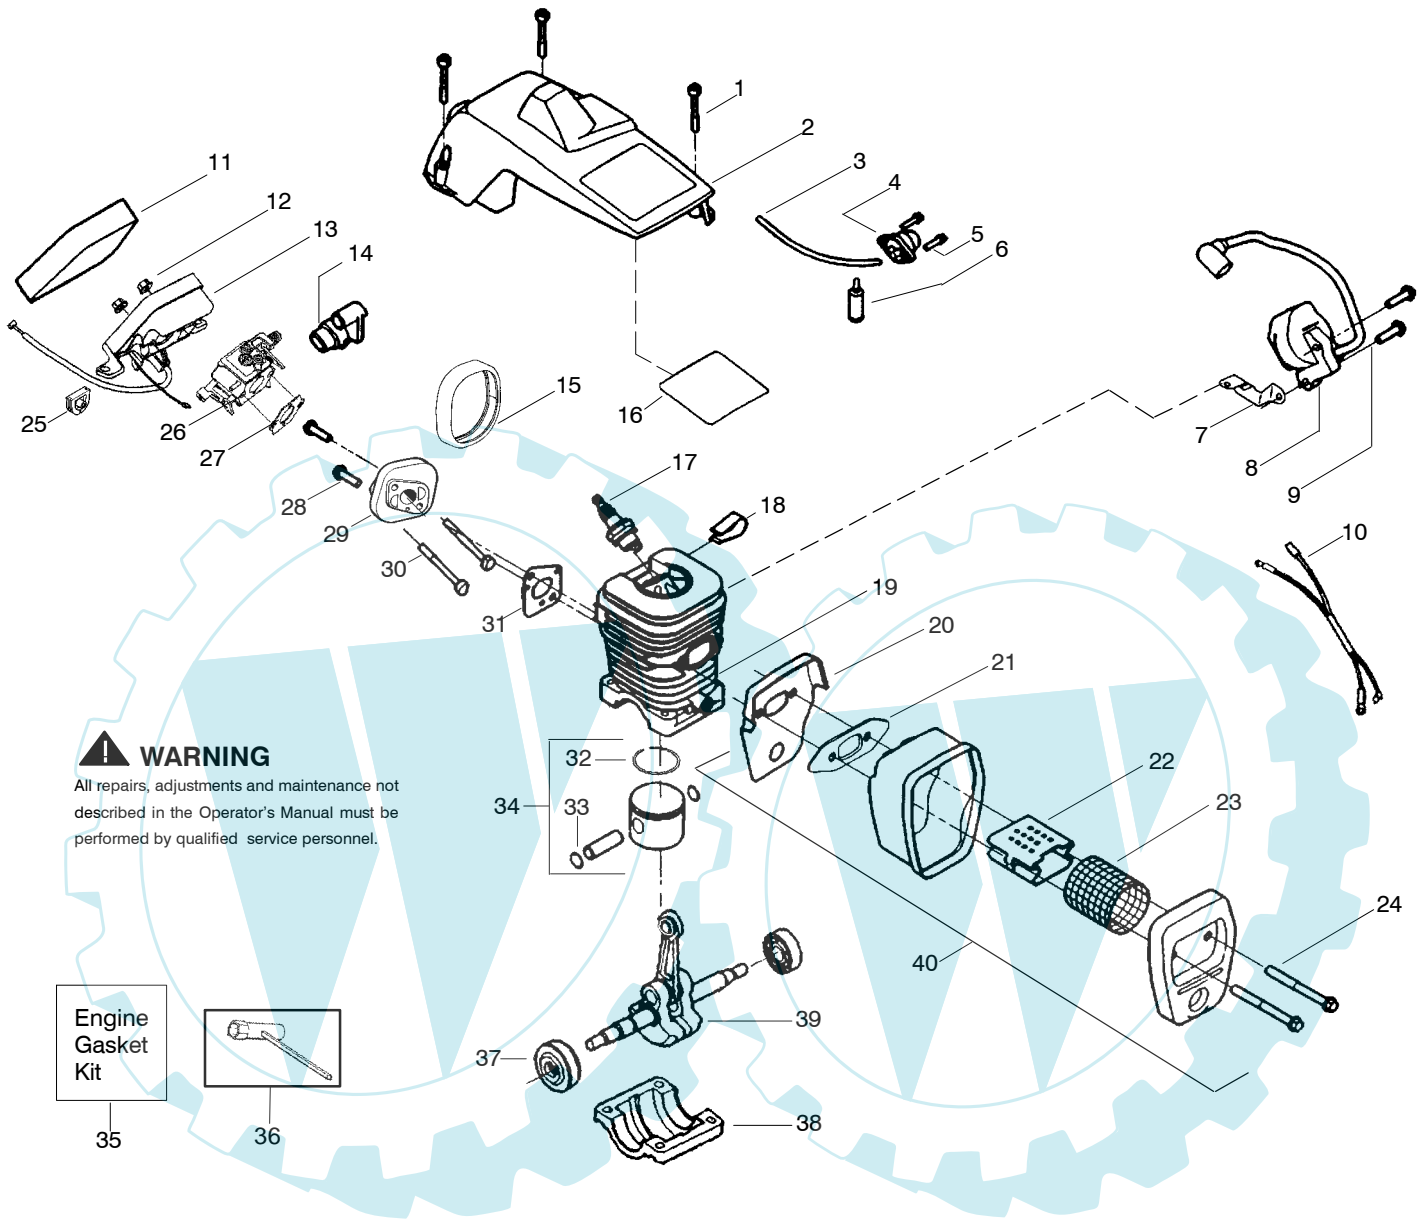

✓ = NEW PART NUMBER FOR THIS IPL

★ = REFER TO THE SERVICE REFERENCE INDICATED FOR MORE INFORMATION. (LOCATED AT END OF IPL)

PARTS LIST NO. 530165090		WOODSHARK PARTS LIST	CHAIN SAW MODEL(S) 2275
DATE 6/21/04	Replaces 530165090 - 05/10/04		NOTE: Illustration may differ from actual model due to design changes