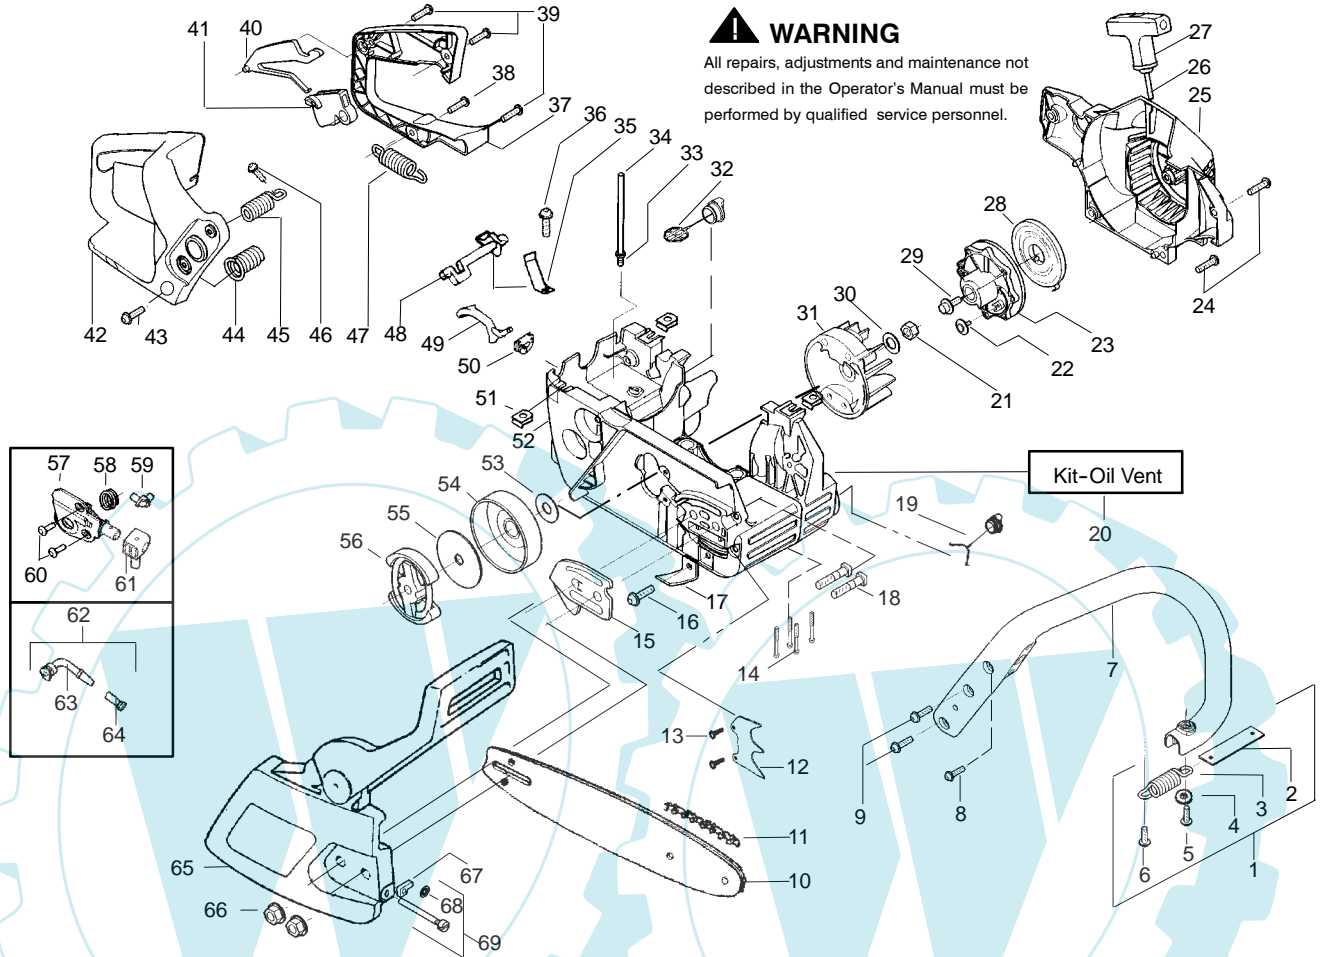

PARTS LIST NO. 530165090		WOODSHARK PARTS LIST	CHAIN SAW MODEL(s) 2275	
DATE 6/21/04	Replaces 530165090 - 05/10/04		Note: Illustration may differ from actual model due to design changes	PAGE NO. 1

Ref.	Part No.	Description	Ref.	Part No.	Description	Ref.	Part No.	Description
1.	530047963	Assy.-Isolator	28.	530027531	Spring-Recoil	54.	530047061	Assy.-Clutch Drum w/bearing
2.	530047608	Limiter Strap	29.	530015920	Screw	55.	530015611	Washer-Clutch
3.	530042082	Spring-Isolator	30.	530015127	Washer-Flywheel	56.	530014949	Assy. Clutch
4.	530015158	Washer	31.	530039187	Assy-Flywheel	57.	530071259	Kit - Oil Pump (incl. 58,59,61)
5.	530016018	Screw	32.	530047192	Assy-Fuel Cap w/ret.	58.	530037820	Gear-Worm Spring
6.	530015843	Screw	33.	530023877	Fitting-fuel line	59.	530049477	Elbow-Oil Pickup
7.	530047583	Front Handle	34.	530069216	Kit-Fuel line (large)	60.	530016064	Screw
8.	530015940	Screw	35.	530016149	Spring-Switch	61.	530019206	Seal Block
9.	530015814	Screw	36.	530015775	Screw	62.	530047663	Assy-Oil Pick-up (Incl. 63,64)
10.	530044691	Bar - 14"	37.	530059874	Cover-Rear Handle	63.	530038373	Pick-up Oiler
11.	952051209	Chain - 14"	38.	530015886	Screw	64.	530056533	Filter-Oil
12.	530014381	Kit-Spike (Incl. 13)	39.	530015906	Screw	65.	530054735	Assy.-Chain Brake
13.	530016439	Screw	40.	530036098	Throttle Lockout	66.	530015917	Nut-Bar Mounting
14.	530016132	Screw	41.	530036097	Trigger-Throttle	67.	530015826	Pin-Bar Adjust
15.	530038238	Plate-Bar Mount.	42.	530059873	Handle - Rear	68.	530038593	Retainer
16.	530015814	Screw	43.	530015814	Screw	69.	530069611	Kit-Bar Adjusting (incl. # 67,68)
17.	530029850	Chain Catcher	44.	530053274	Assy Isolator-lower			
18.	530016133	Bolt-Bar	45.	530071385	Kit-Isolator (Upper)			
19.	530057236	Assy-Oil Cap w/ret.	46.	530015875	Screw			
20.	530071666	Kit-Oil Vent	47.	530042082	Spring-Isolator			
21.	530016134	Nut-Flywheel	48.	530057473	Lever-Switch			
22.	530016080	Screw	49.	530057474	Lever-Choke			
23.	530037817	Starter Pulley	50.	530049005	Grommet-Knob			
24.	530015892	Screw	51.	530015922	Nut-"U"-Type			
25.	530049334	Housing-Fan	52.	530058736	Assy-Chassis. (fuel lines and caps)			
26.	530069232	Kit - Rope	53.	530015907	Washer-Thrust			
27.	530056402	Handle-Starter						

✓ = NEW PART NUMBER FOR THIS IPL

★ = REFER TO THE SERVICE REFERENCE INDICATED FOR MORE INFORMATION. (LOCATED AT END OF IPL)